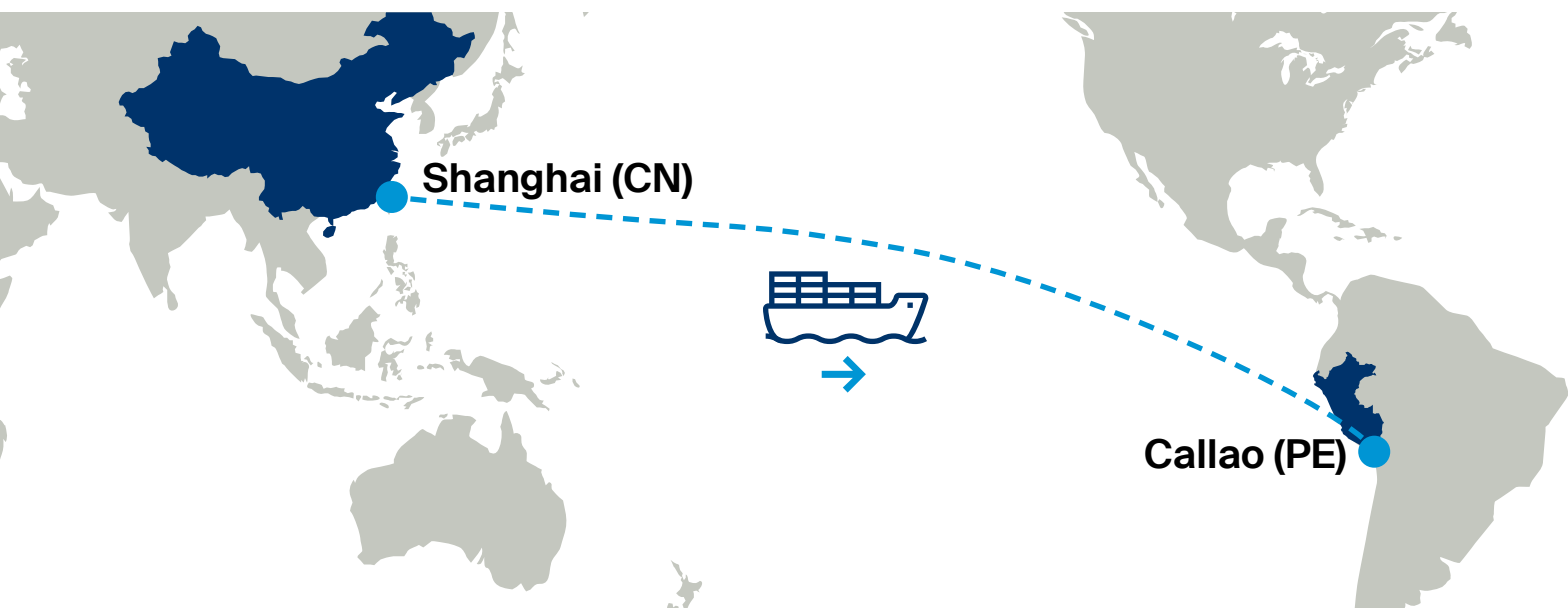

KN LCL Sea Logistics

New weekly LCL service from Shanghai, China to Callao, Peru

Full service for your part loads

Service features

Origin station	xxx
Destination station	xxx
Cargo cut off day	xxx
Departure day	Tue / Wed / Fri
Transit time	xx days

For the latest updates on our services such as cut off times, departure dates and more, please visit us under:

lcl-schedule.kuehne-nagel.com

Industry best lead time on our direct connection from Shanghai to Callao

All your LCL shipments with Kuehne+Nagel are carbon neutral

Local expertise, support and immediate assistance by our teams in Shanghai and Callao

Book and control your shipments online through myKN

→ [Contact us for further information](#)
→ [Get your quotes online within seconds](#)