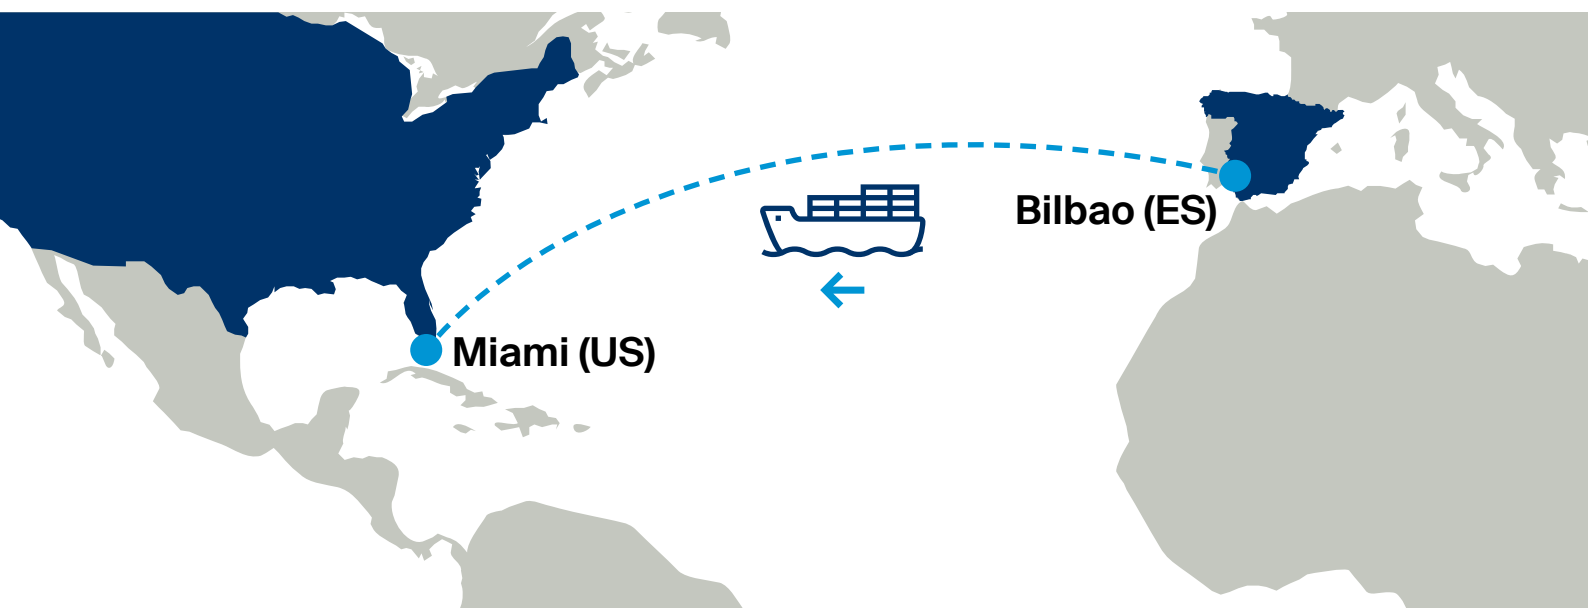

KN LCL Sea Logistics

New weekly LCL service from Bilbao, Spain to Miami, United States

Full service for your part loads

Service features

Origin station	xxx
Destination station	xxx
Cargo cut off day	xxx
Departure day	Tue / Wed / Fri
Transit time	xx days

For the latest updates on our services such as cut off times, departure dates and more, please visit us under:

lcl-schedule.kuehne-nagel.com

Industry best lead time on our direct connection from Bilbao to Miami

All your LCL shipments with Kuehne+Nagel are carbon neutral

Local expertise, support and immediate assistance by our teams in Bilbao and Miami

Book and control your shipments online through myKN

- → Contact us for further information
- → Get your quotes online within seconds